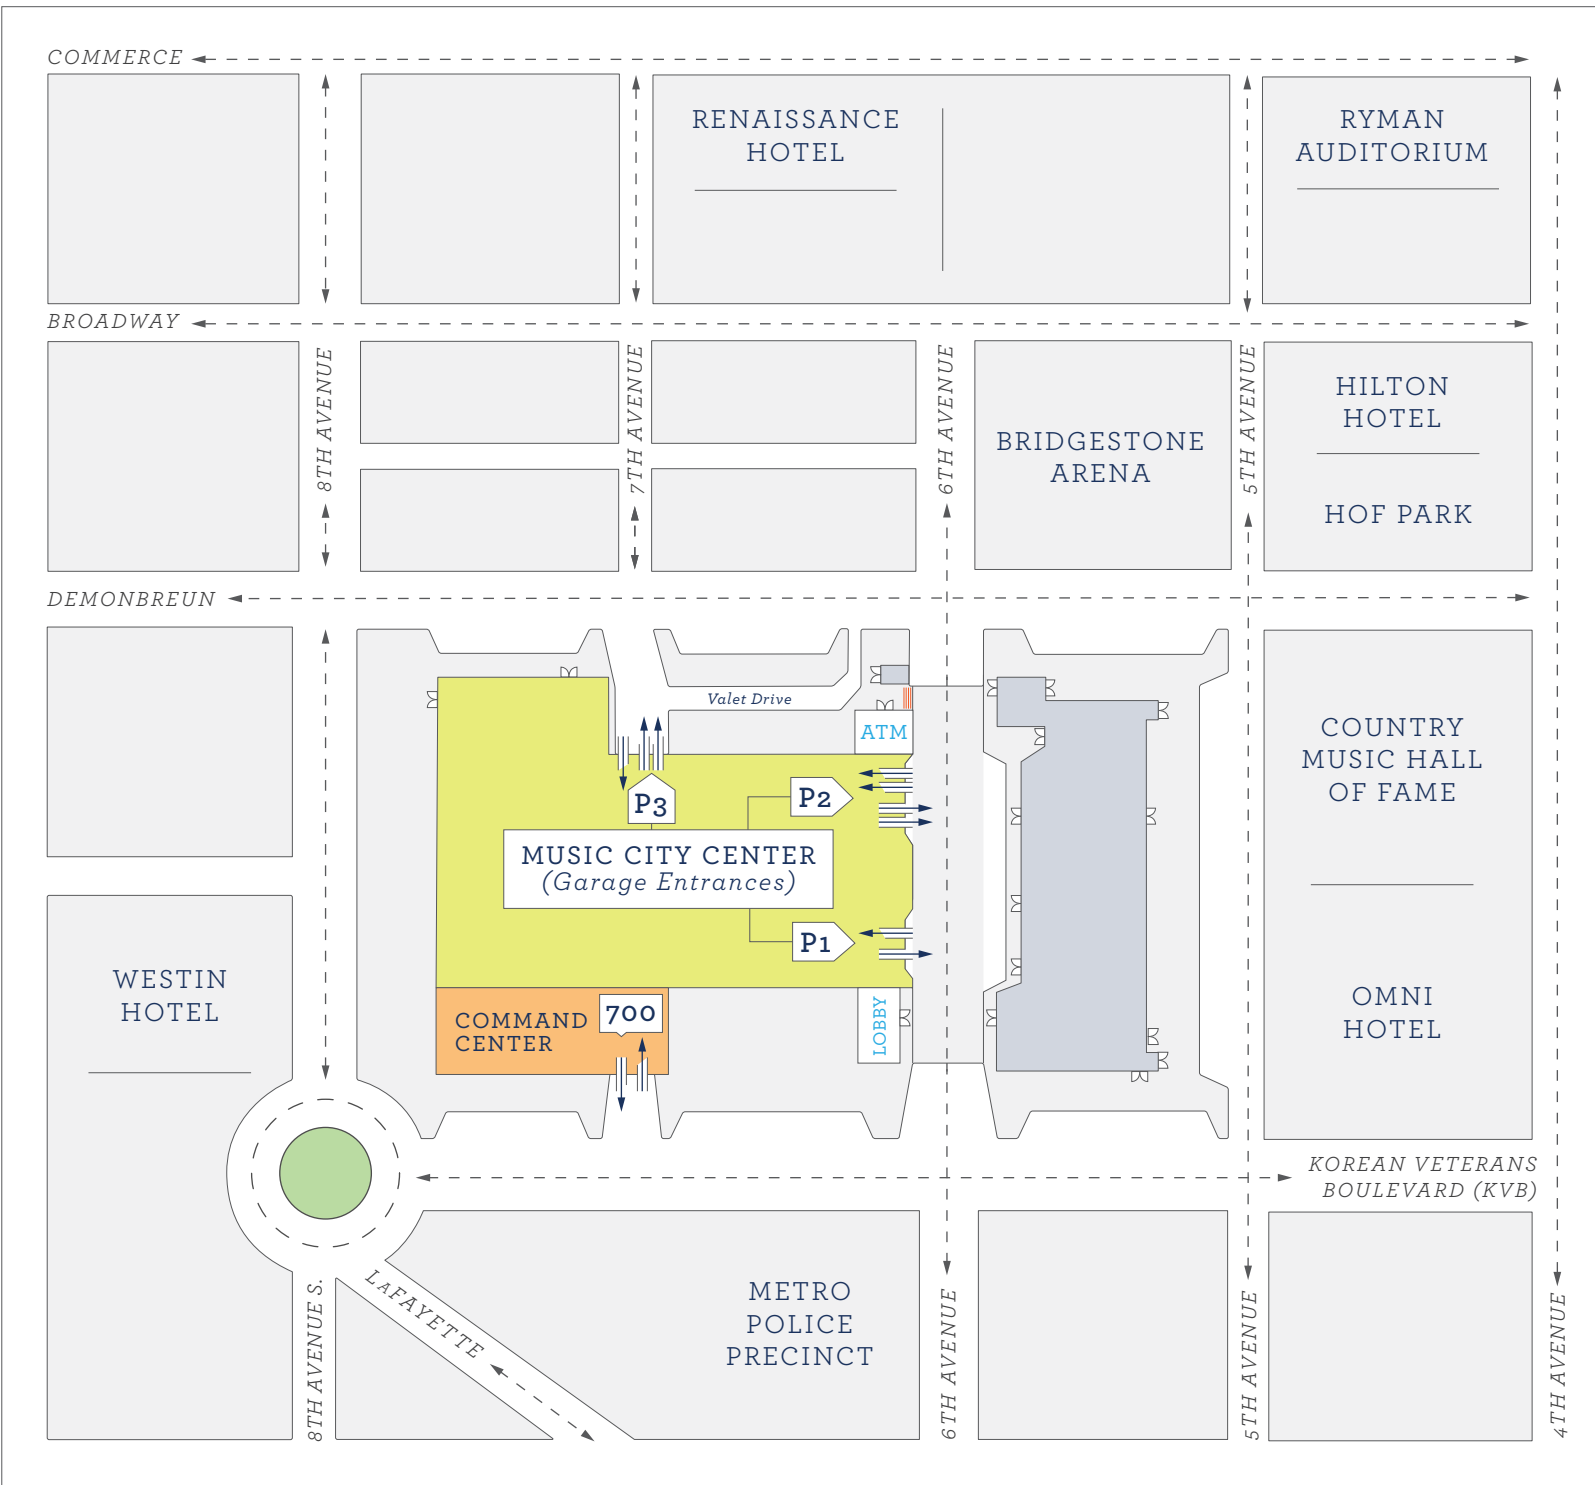

MUSIC CITY CENTER PARKING ENTRANCES

COMMAND CENTER: 700 Korean Veterans Boulevard

RICHARD WAGNER
Director of Parking
615-401-1301

Command Center:
615-401-1300