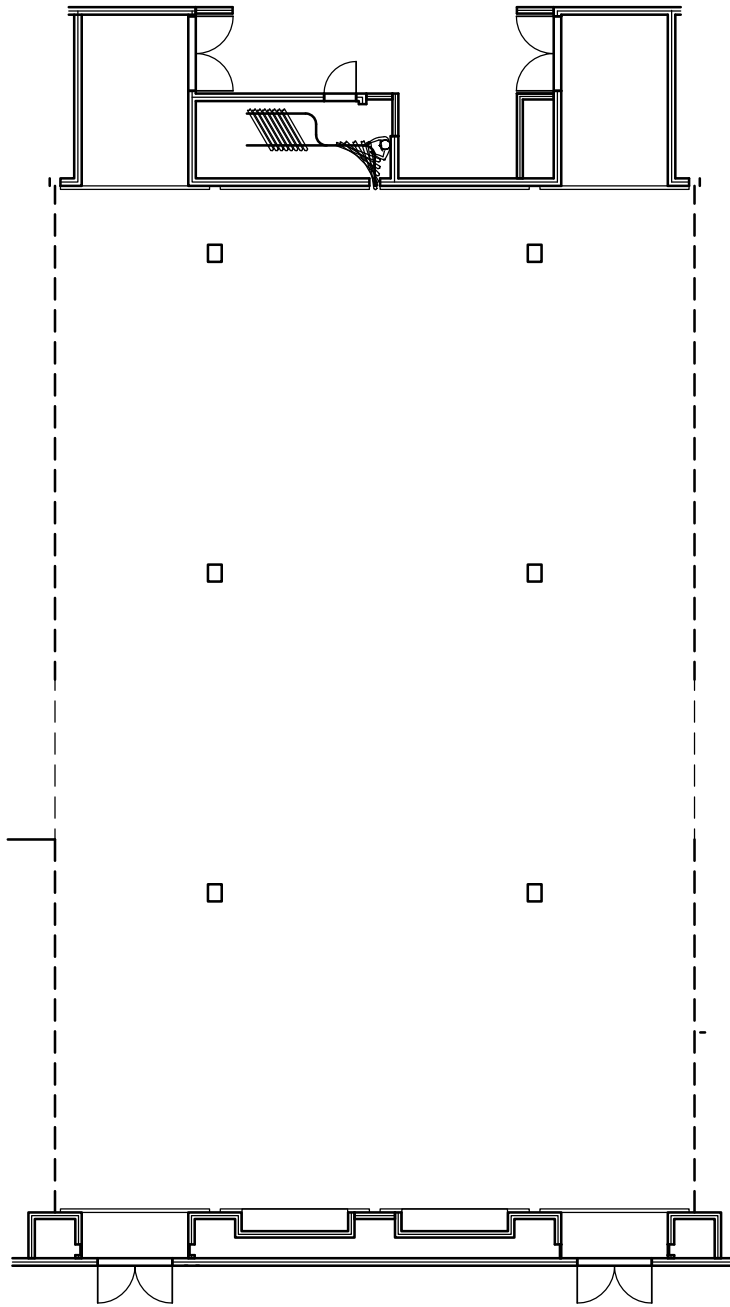

Davidson Ballroom B

<Event>

<Dates>

<Times>

Equipment List

***** SET-UP *****

*

*

SET NOTES

<Set Notes>

*

*

GENERAL NOTES

- * Ceiling Height 20'
- * Dimensions 60' W x 96' D
- * Total Sq Ft 6200

As of: <As of Date> REV: <Rev#> Scale: 1" = 18'

Lobby Side