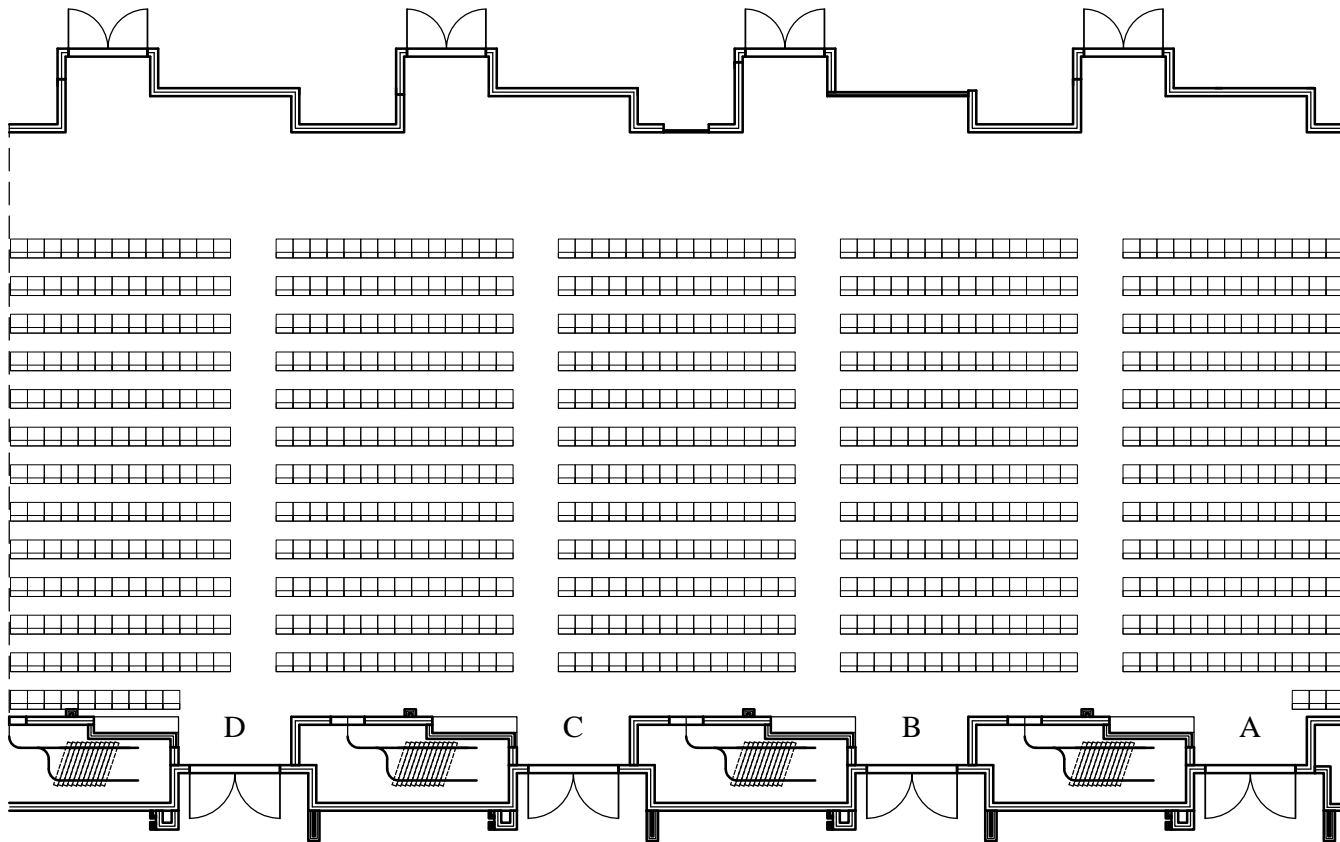

104 ABCD

<Event>

<Dates>

<Times>

Equipment List

\*\*\*\*\* SET-UP \*\*\*\*\*

\*

\*

Lobby Side

829 Chairs

SET NOTES

<Set Notes>

\*

\*

GENERAL NOTES

\* Ceiling Height 18'

\* Dimensions 118' W x 52' D

\* Total Sq Ft 6,700

\*

\*

\*

\*

\*

As of: <As of Date> REV: <Rev#> Scale: 1" = 17'