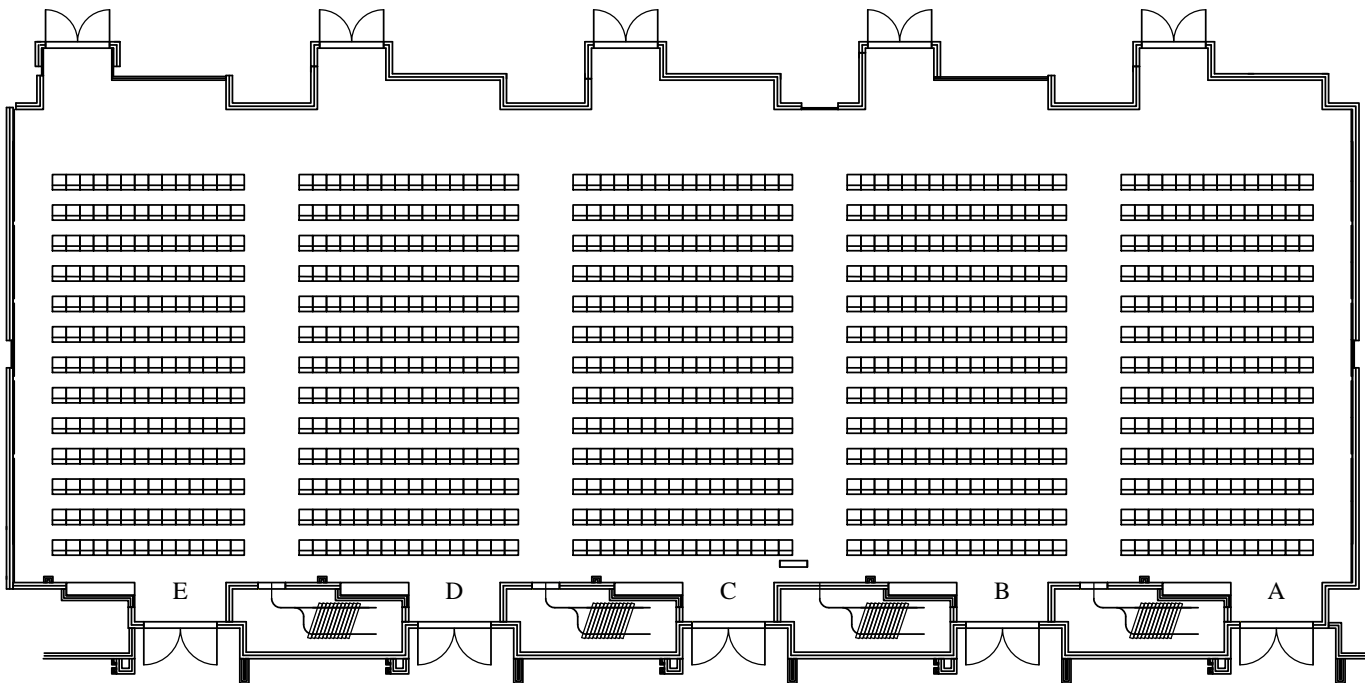

104 - Combined

<Event>

<Dates>

<Times>

Equipment List

***** SET-UP *****

*

*

Lobby Side

988 Chairs

SET NOTES

<Set Notes>

*

*

GENERAL NOTES

* Ceiling Height 18'

* Dimensions 146' W x 52' D

* Total Sq Ft 8,300

*

*

*

*

*

As of: <As of Date> REV: <Rev#> Scale: 1" = 21'