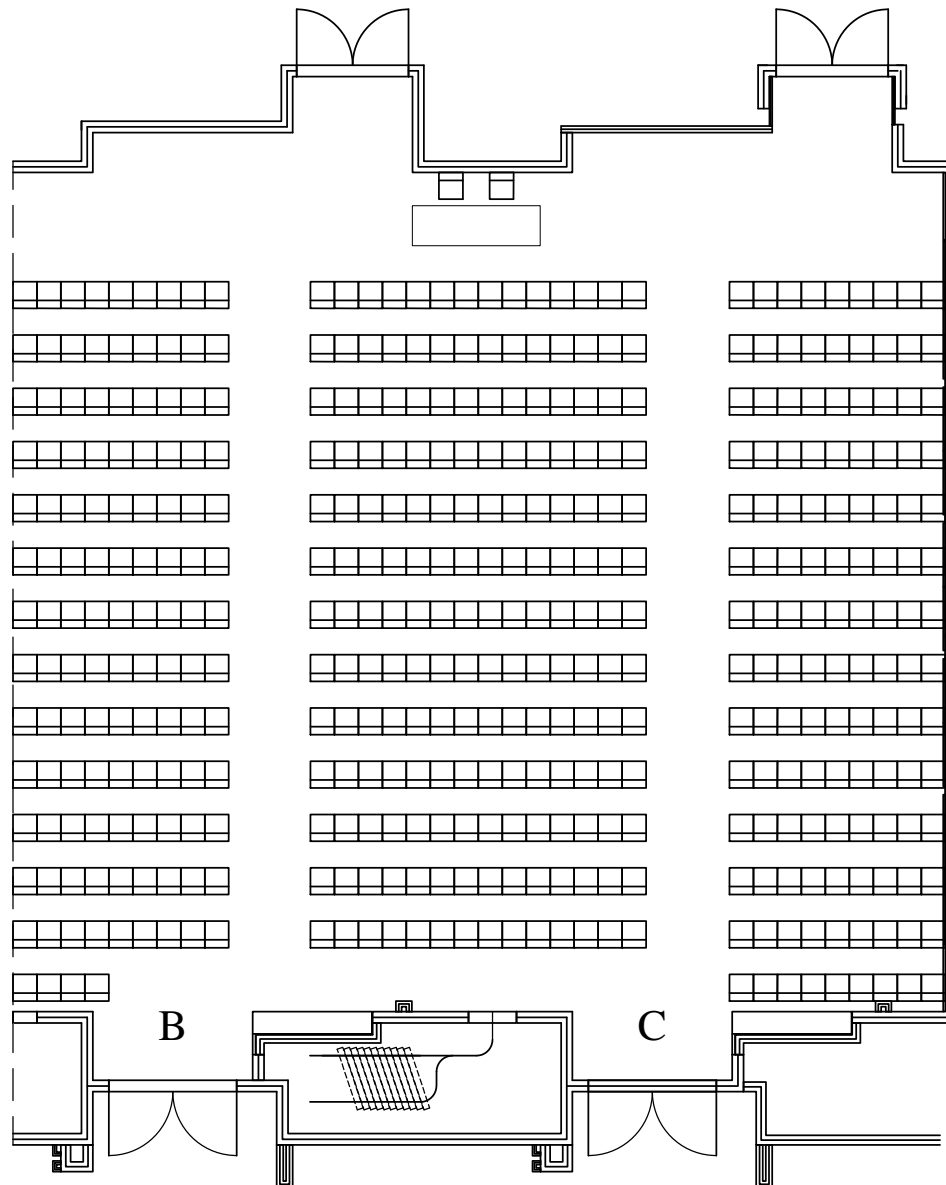

<Set Notes>

\*

\*

\* Ceiling Height 18'  
\* Dimensions 59' W x 52' D  
\* Total Sq Ft 3,300

GENERAL NOTES

As of: <As of Date> REV: <Rev#> Scale: 1" = 12'

Lobby Side

429 Chairs