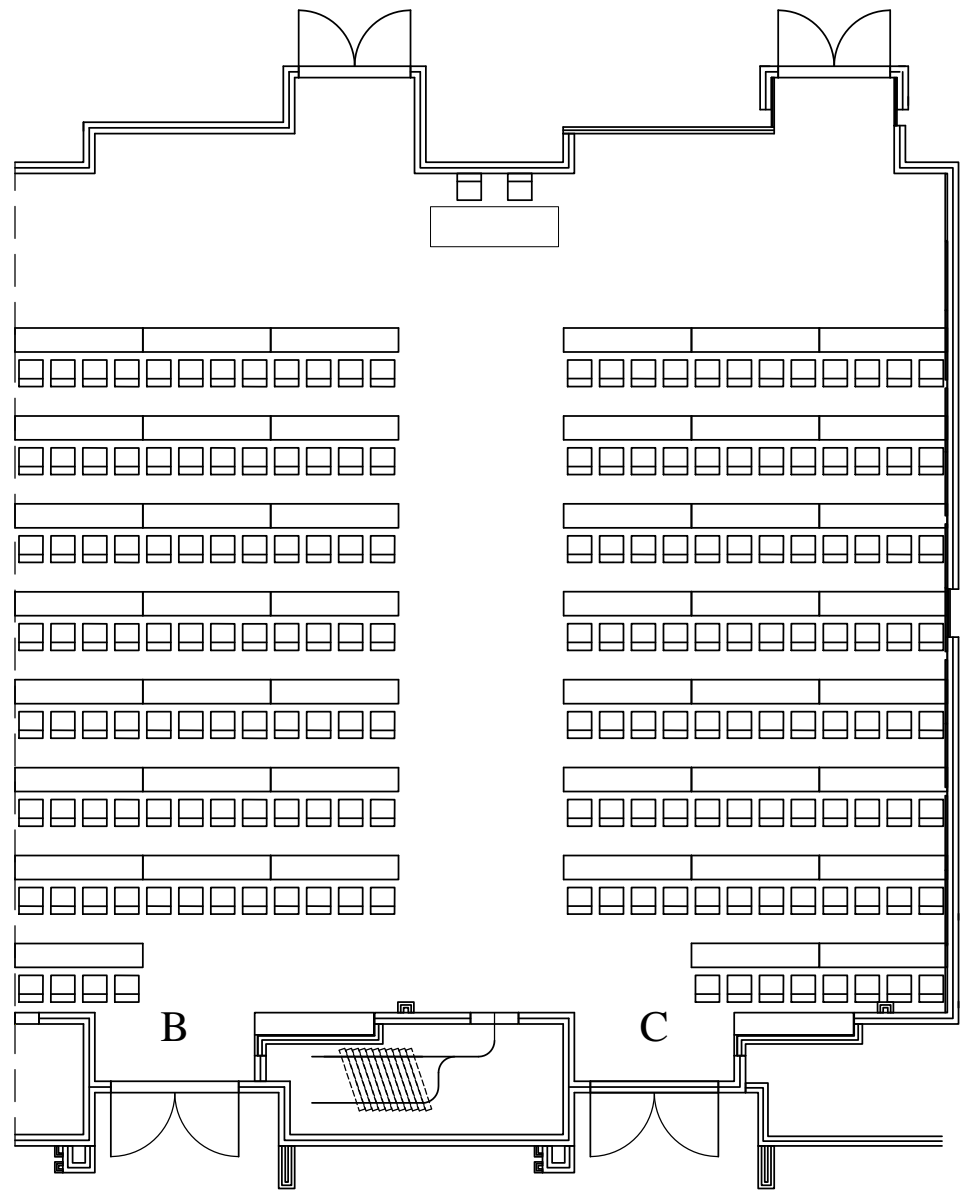

103 BC

<Event>

<Dates>

<Times>

Equipment List

***** SET-UP *****

*
*

SET NOTES

<Set Notes>

GENERAL NOTES

- * Ceiling Height 18'
- * Dimensions 59' W x 52' D
- * Total Sq Ft 3,300

As of: <As of Date> REV: <Rev#> Scale: 1" = 12'

Lobby Side

45 Tables - 180 Chairs