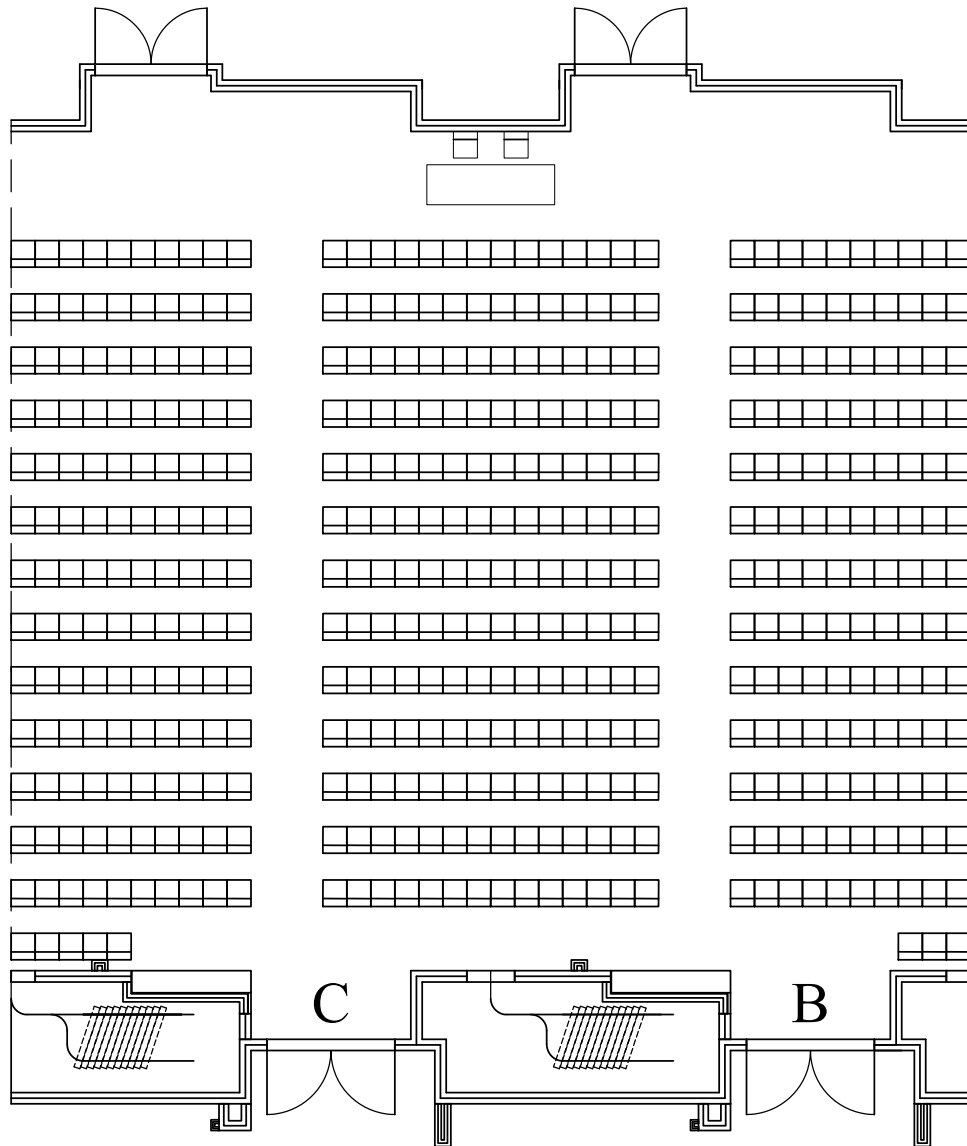

<Set Notes>

\*

\*

\* Ceiling Height 18'  
\* Dimensions 60' W x 52' D  
\* Total Sq Ft 3,300

\*

\*

\*

\*

\*

As of: <As of Date> REV: <Rev#> Scale: 1" = 12'

Lobby Side

450 Chairs