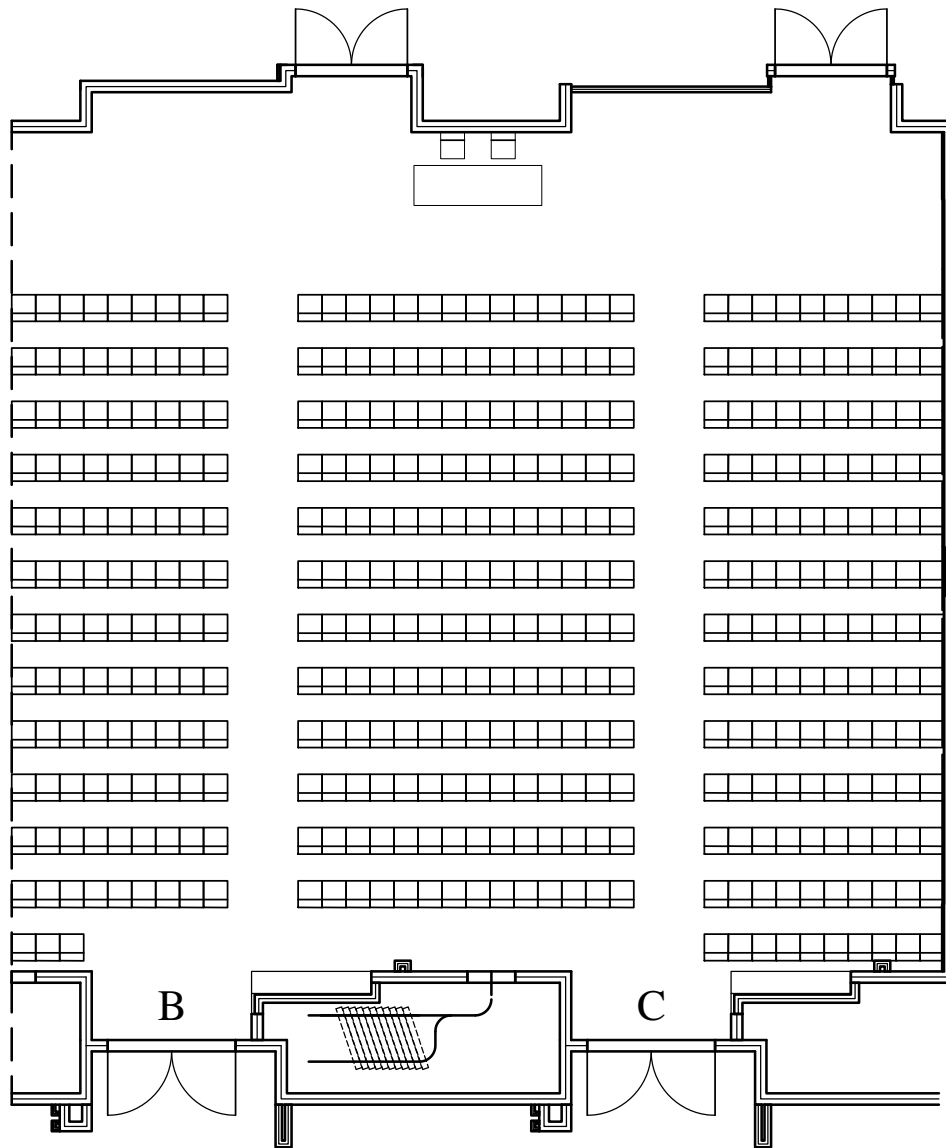

<Set Notes>

*

*

* Ceiling Height 16'
* Dimensions 58' W x 52' D
* Total Sq Ft 3,200

*

*

*

*

*

As of: <As of Date> REV: <Rev#> Scale: 1" = 12'

Lobby Side

409 Chairs