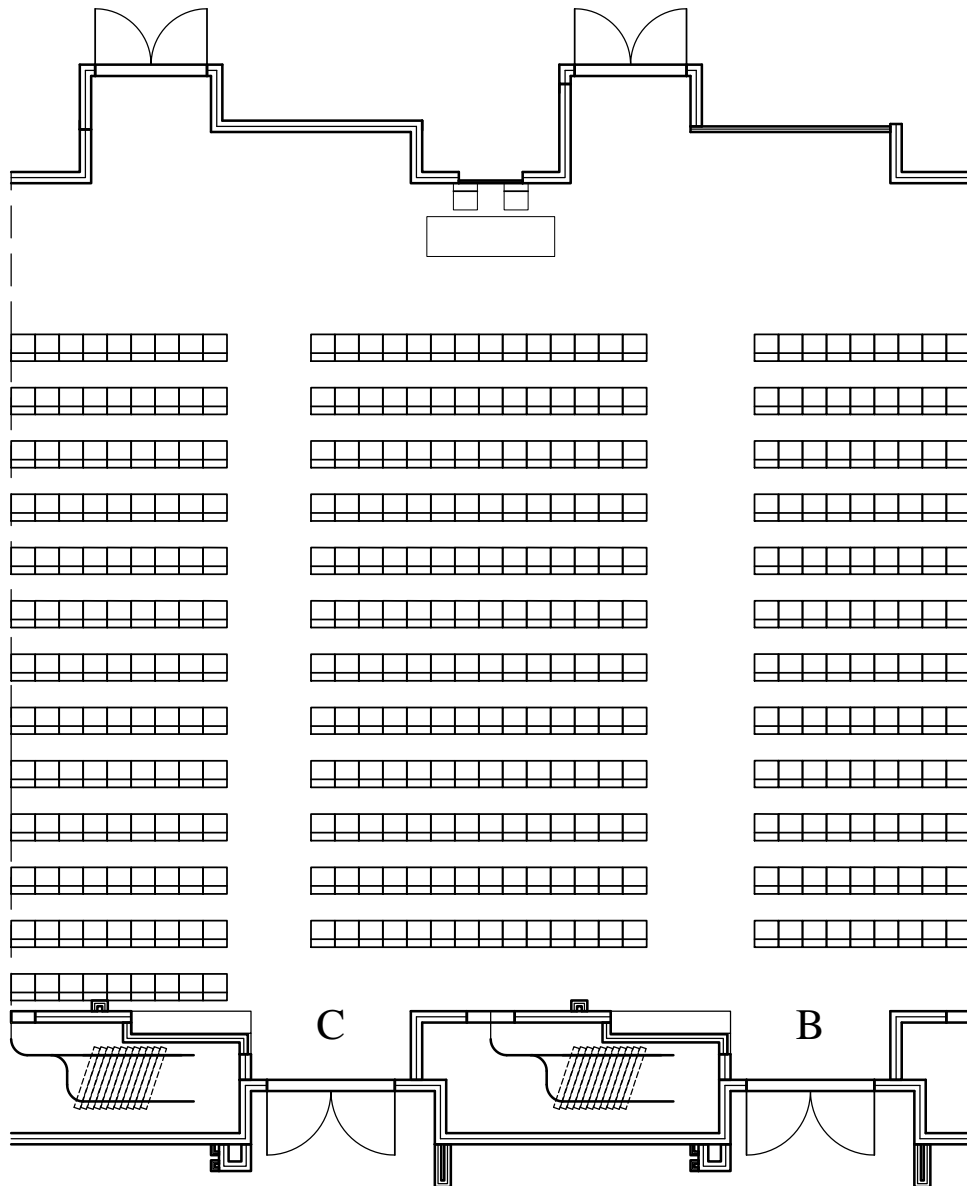

<Set Notes>

\*

\*

\* Ceiling Height 18'  
\* Dimensions 60' W x 52' D  
\* Total Sq Ft 3,400

GENERAL NOTES

As of: <As of Date> REV: <Rev#> Scale: 1" = 12'

Lobby Side

393 Chairs