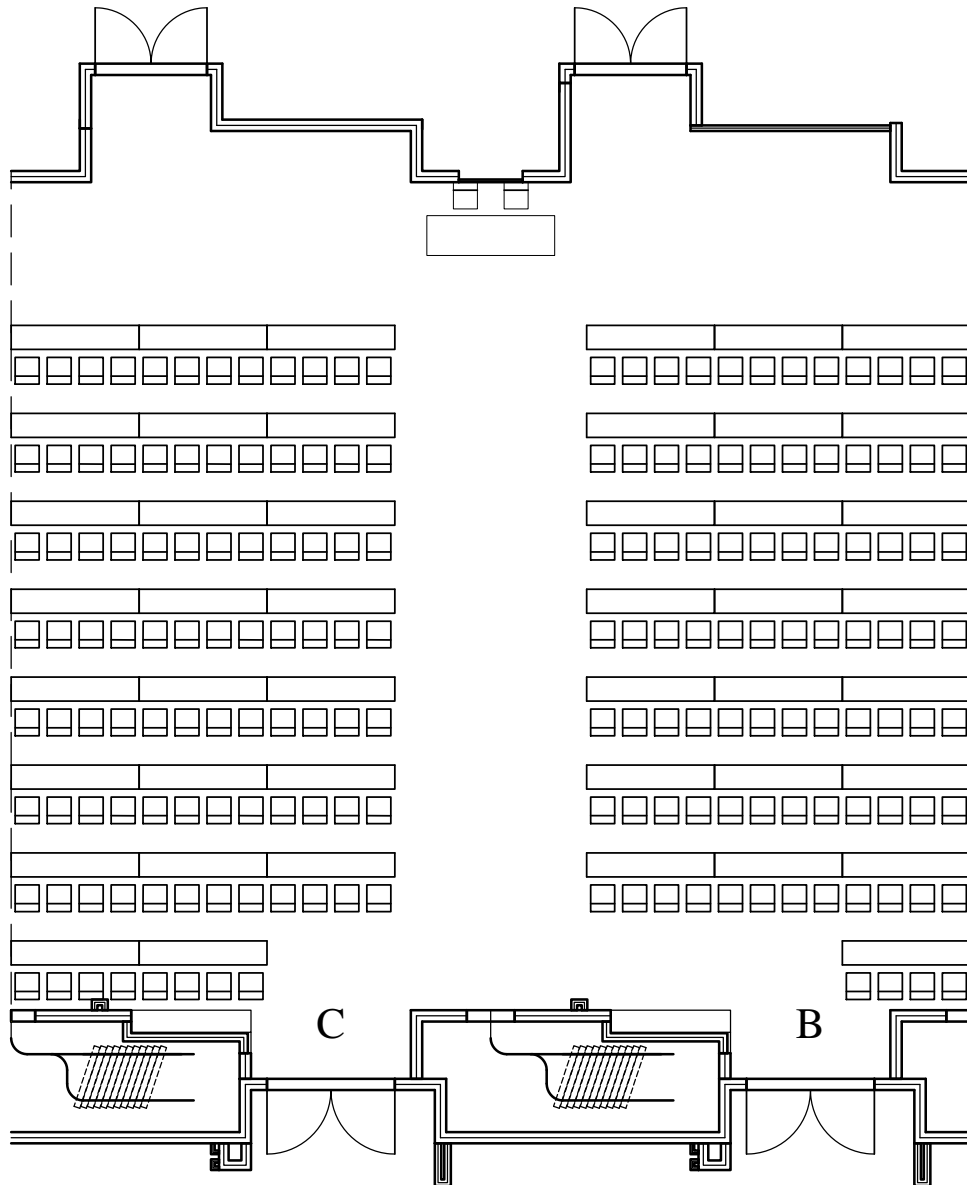

SET NOTES

<Set Notes>

*

*

GENERAL NOTES

- * Ceiling Height 18'
- * Dimensions 60' W x 52' D
- * Total Sq Ft 3,400

As of: <As of Date> REV: <Rev#> Scale: 1" = 12'

Lobby Side

45 Tables - 180 Chairs