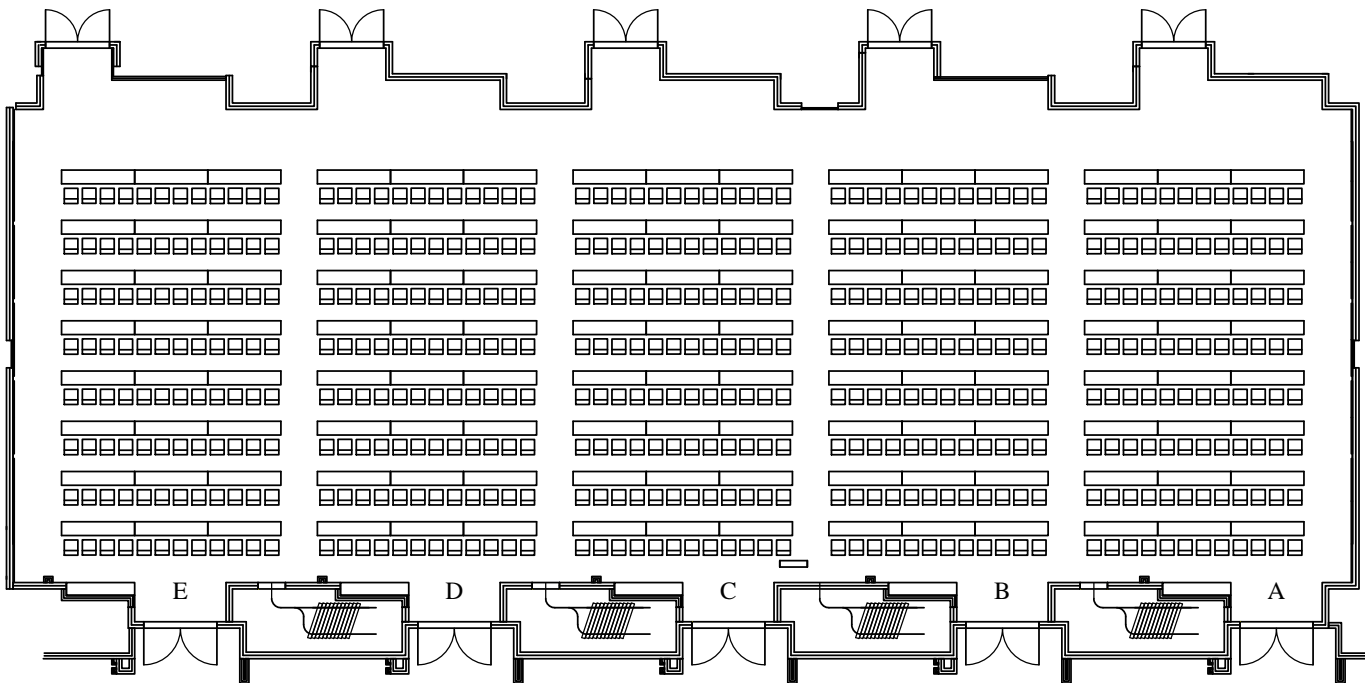

### Equipment List

\*\*\*\*\* SET-UP \*\*\*\*\*

\*

\*

Lobby Side

120 Tables - 480 chairs

SET NOTES

<Set Notes>

\*

\*

GENERAL NOTES

\* Ceiling Height 18'

\* Dimensions 146' W x 52' D

\* Total Sq Ft 8,300

\*

\*

\*

\*

As of: <As of Date> REV: <Rev#> Scale: 1" = 21'