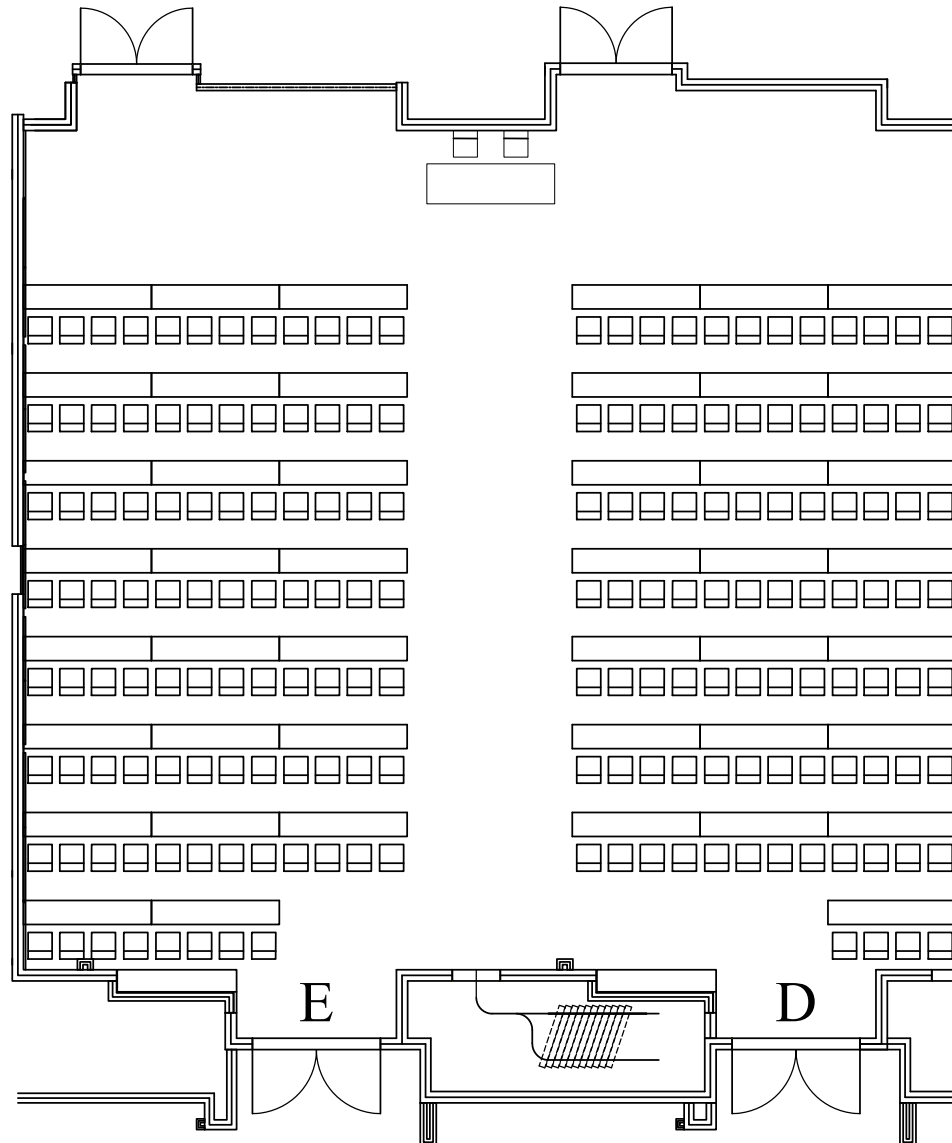

<Set Notes>

*

*

* Ceiling Height 18'
* Dimensions 58' W x 52' D
* Total Sq Ft 3,200

GENERAL NOTES

As of: <As of Date> REV: <Rev#> Scale: 1" = 12'

Lobby Side

45 Tables - 180 Chairs