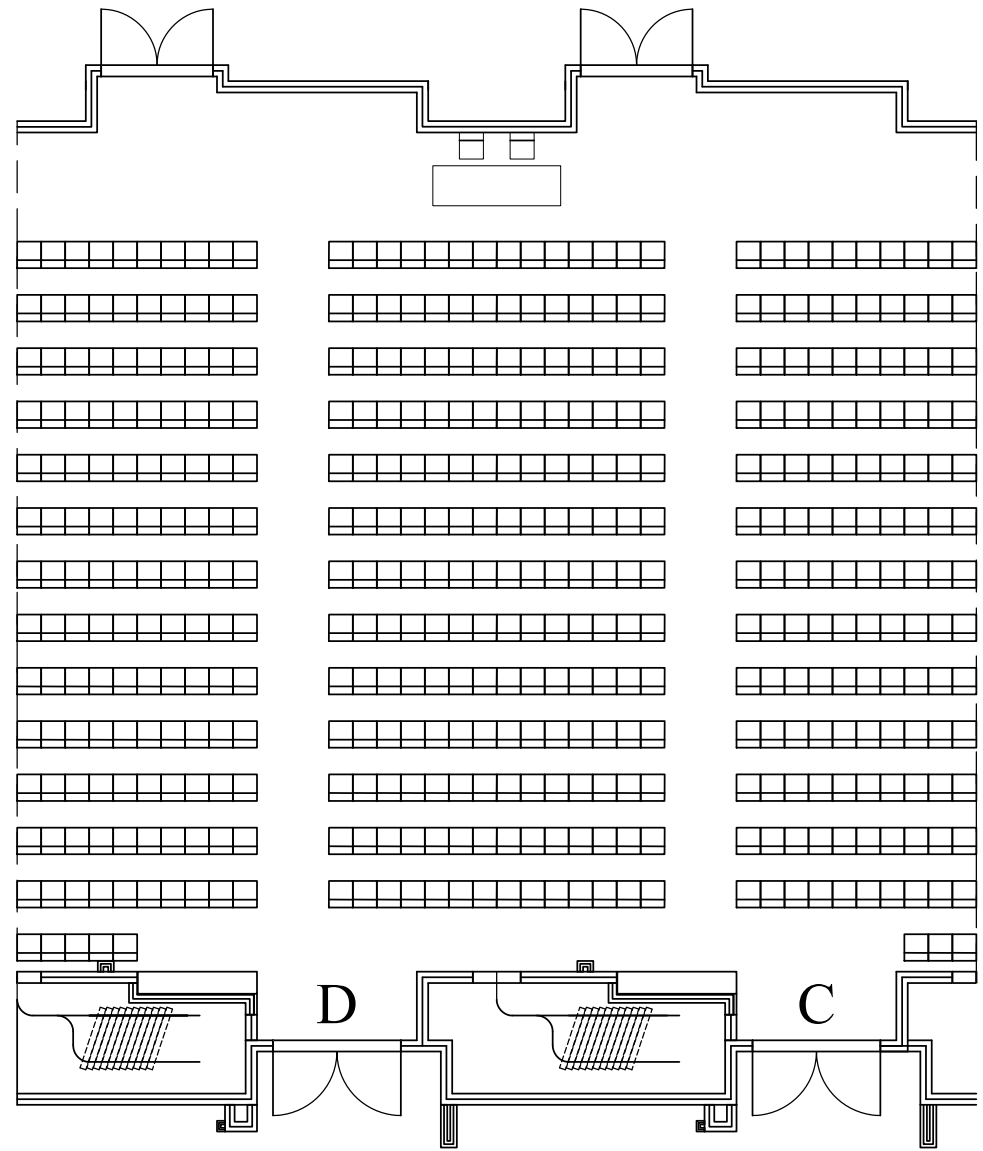

101 - CD

<Event>

<Dates>

<Times>

Equipment List

***** SET-UP *****

*
*

SET NOTES

<Set Notes>

GENERAL NOTES

* Ceiling Height 18'
* Dimensions 60' W x 52' D
* Total Sq Ft 3,300
*
*
*

As of: <As of Date> REV: <Rev#> Scale: 1" = 12'

Lobby Side

476 Chairs