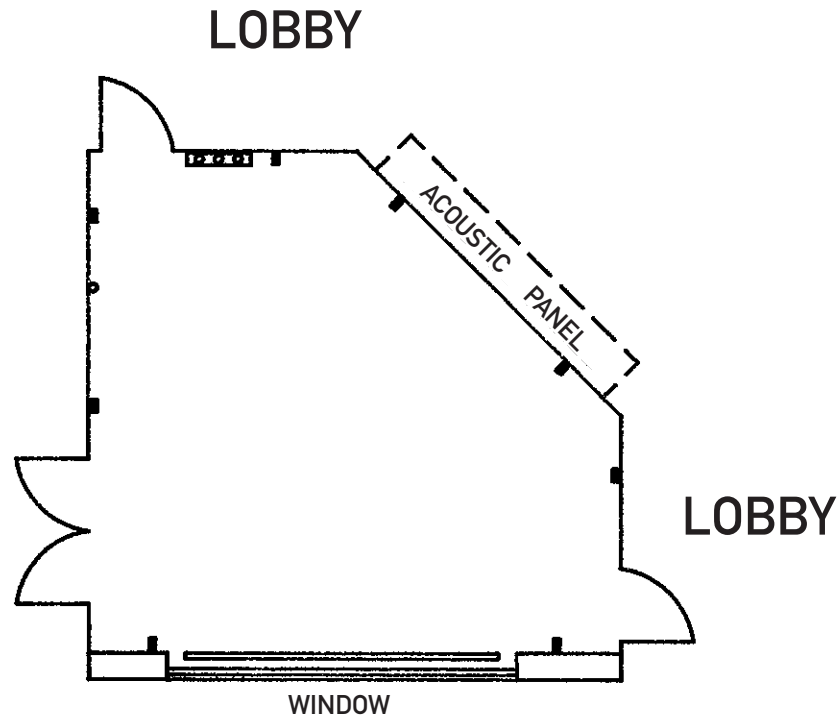

MEETING ROOM 215

LEGEND

-  = ELECTRICAL OUTLET
-  = MICROPHONE JACK
-  = TELEPHONE JACK
-  = CONTROL PANEL

TOTAL SQUARE FEET:
400

CEILING HEIGHT:
10' 8"

DOOR CLEARANCE:
5'3" WIDE
7'2" HIGH

SCALE:
1/8" = 1'