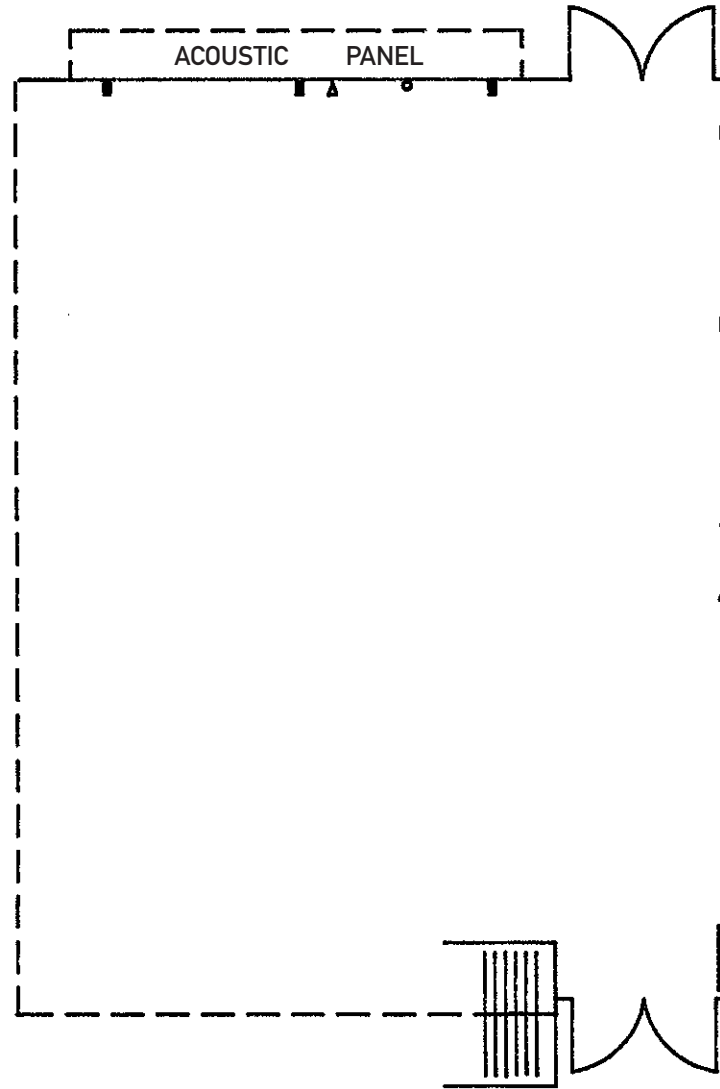

MEETING ROOM 210

LEGEND

-  = ELECTRICAL OUTLET
-  = MICROPHONE JACK
-  = TELEPHONE JACK
-  = CONTROL PANEL

TOTAL SQUARE FEET:

1,189

CEILING HEIGHT:

10' 8"

DOOR CLEARANCE:

5'3" WIDE

7'2" HIGH

SCALE:

1/8" = 1'

LOBBY