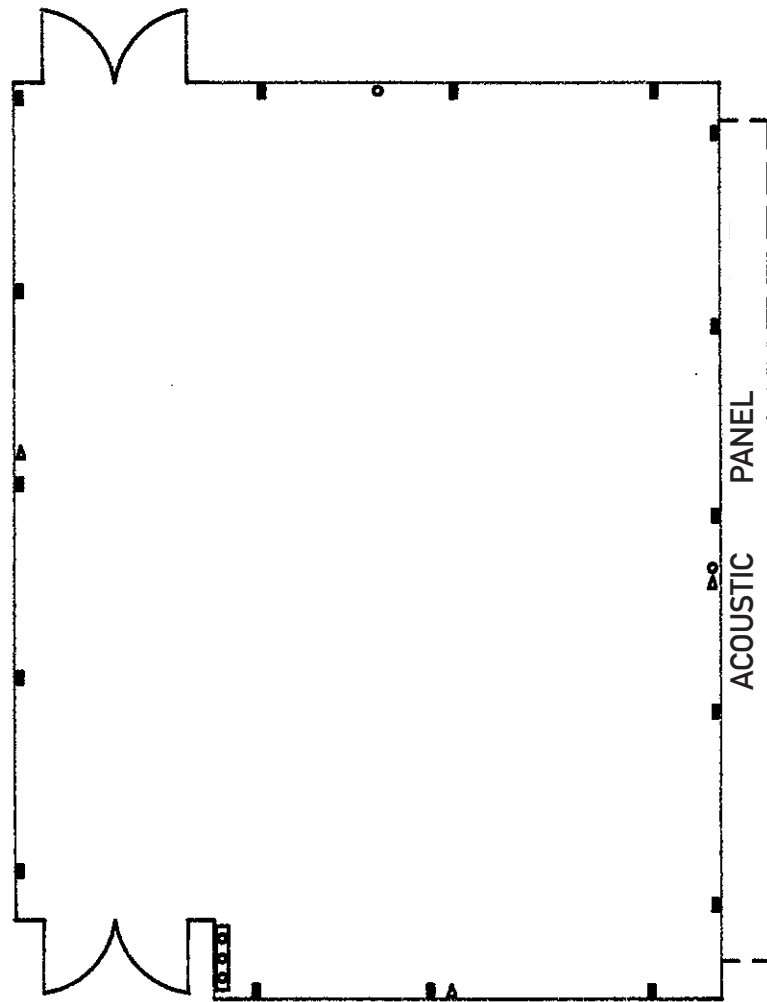

MEETING ROOM 208

LOBBY

LEGEND

-  = ELECTRICAL OUTLET
-  = MICROPHONE JACK
-  = TELEPHONE JACK
-  = CONTROL PANEL

TOTAL SQUARE FEET:

1,189

CEILING HEIGHT:

10' 8"

DOOR CLEARANCE:

5'3" WIDE

7'2" HIGH

SCALE:

1/8" = 1'