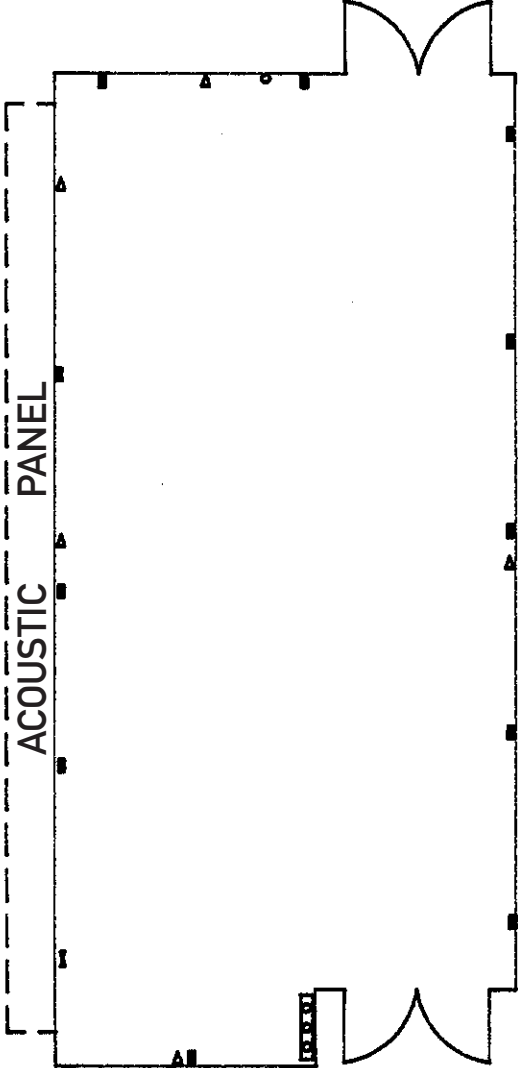

MEETING ROOM 207

LEGEND

-  = ELECTRICAL OUTLET
-  = MICROPHONE JACK
-  = TELEPHONE JACK
-  = CONTROL PANEL
-  = COMPUTER OUTLET

TOTAL SQUARE FEET:
779

CEILING HEIGHT:
10' 8"

DOOR CLEARANCE:
5' 3" WIDE
7' 2" HIGH

SCALE:
1/8" = 1'