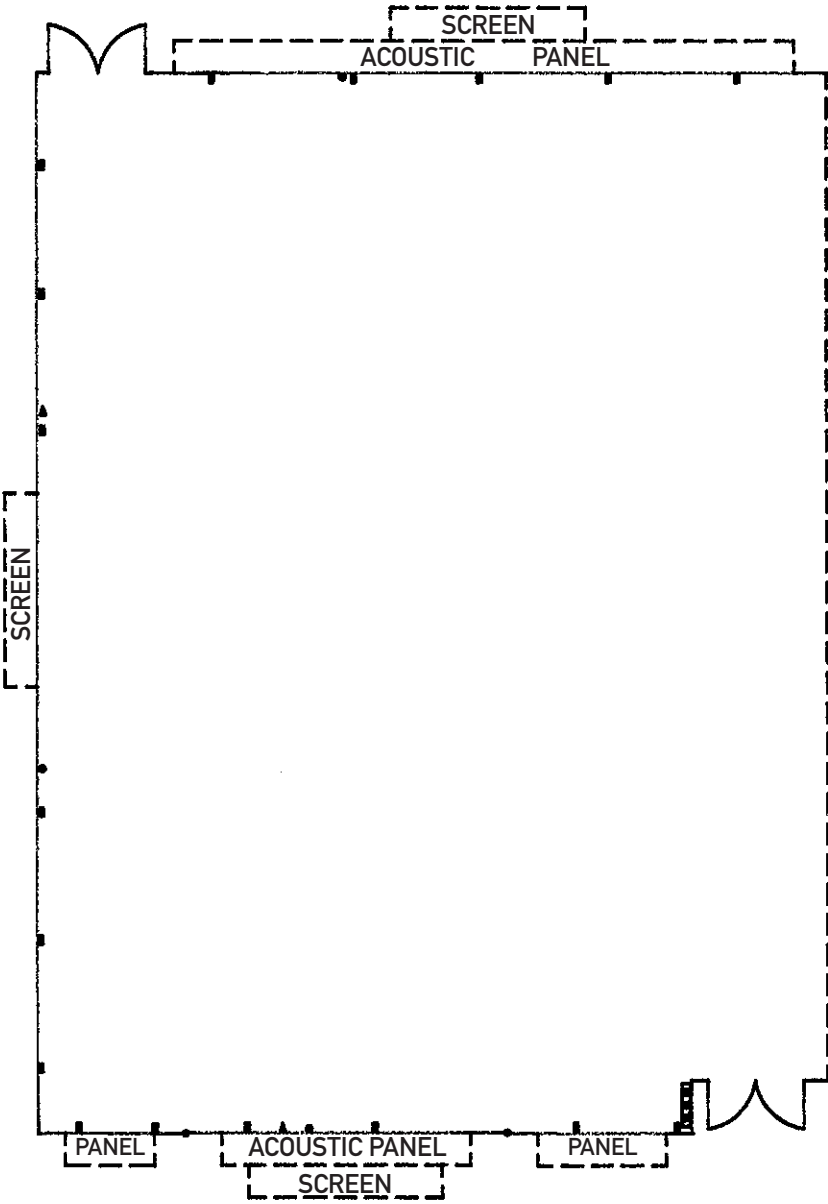

MEETING ROOM 204

LOBBY

LEGEND

-  = ELECTRICAL OUTLET
-  = MICROPHONE JACK
-  = TELEPHONE JACK
-  = CONTROL PANEL

TOTAL SQUARE FEET:
3,185

CEILING HEIGHT:
15'

DOOR CLEARANCE:
5' 3" WIDE
7' 2" HIGH

SCALE:
1/8" = 1' 6"