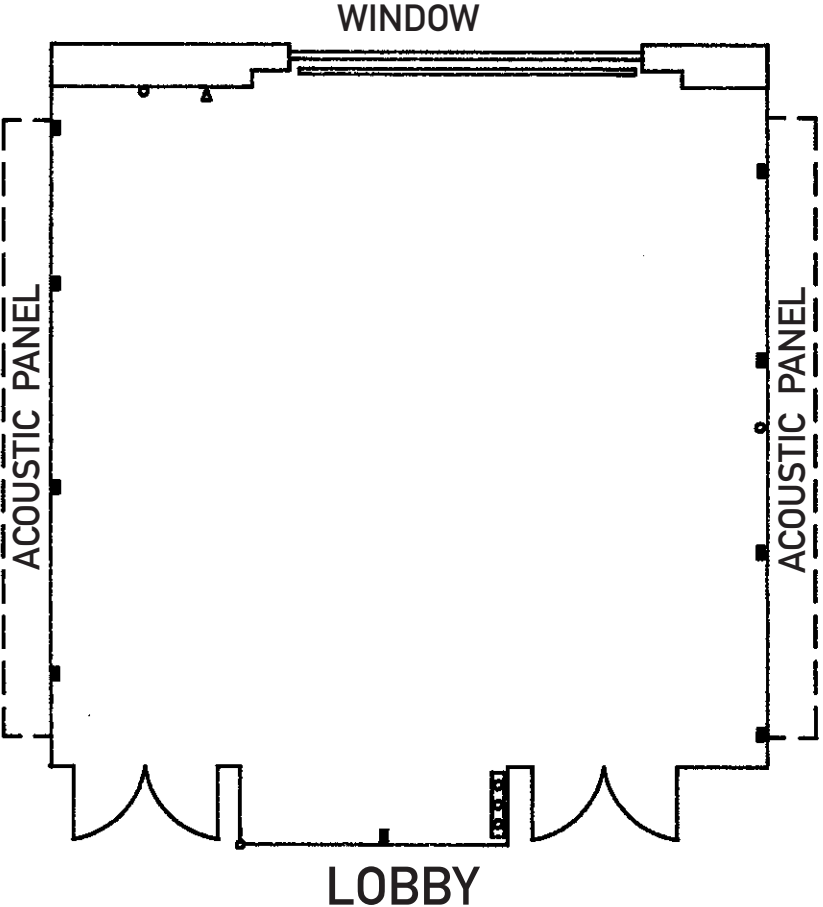

MEETING ROOM 203

LEGEND

-  = ELECTRICAL OUTLET
-  = MICROPHONE JACK
-  = TELEPHONE JACK
-  = CONTROL PANEL

TOTAL SQUARE FEET:
957

CEILING HEIGHT:
10' 8"

DOOR CLEARANCE:
5'3" WIDE
7'2" HIGH

SCALE:
1/8" = 1'