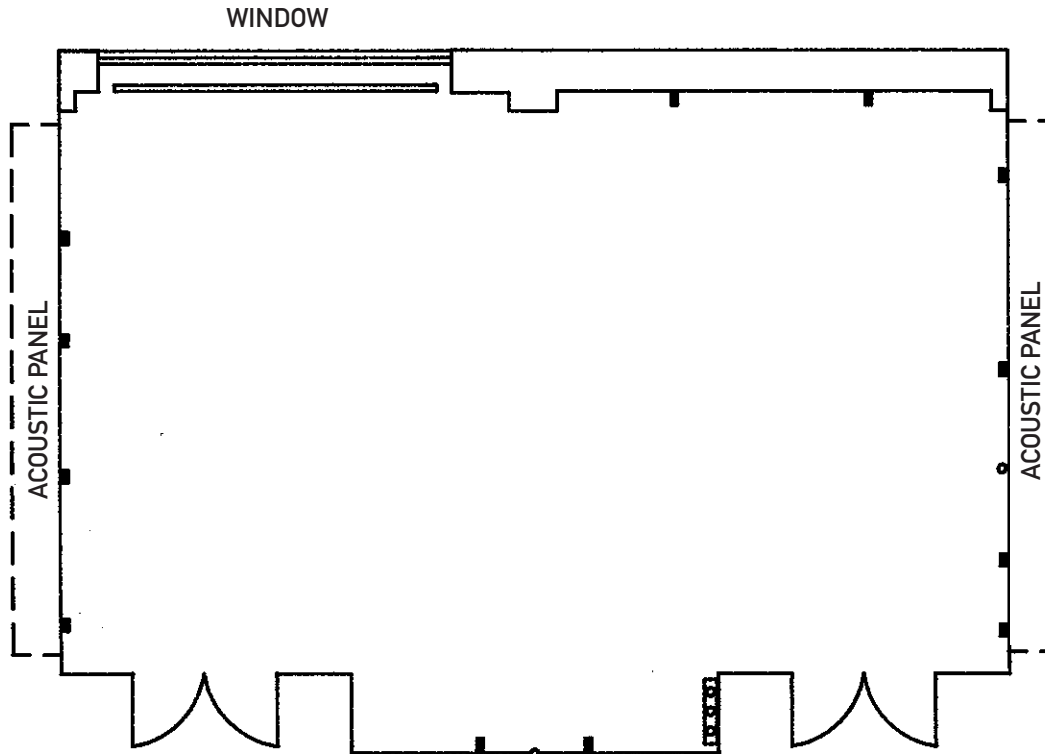

MEETING ROOM 201

LOBBY

LEGEND

-  = ELECTRICAL OUTLET
-  = MICROPHONE JACK
-  = TELEPHONE JACK
-  = CONTROL PANEL

TOTAL SQUARE FEET:

1,248

CEILING HEIGHT:

10' 8"

DOOR CLEARANCE:

5' 3" WIDE

7' 2" HIGH

SCALE:

1/8" = 1'