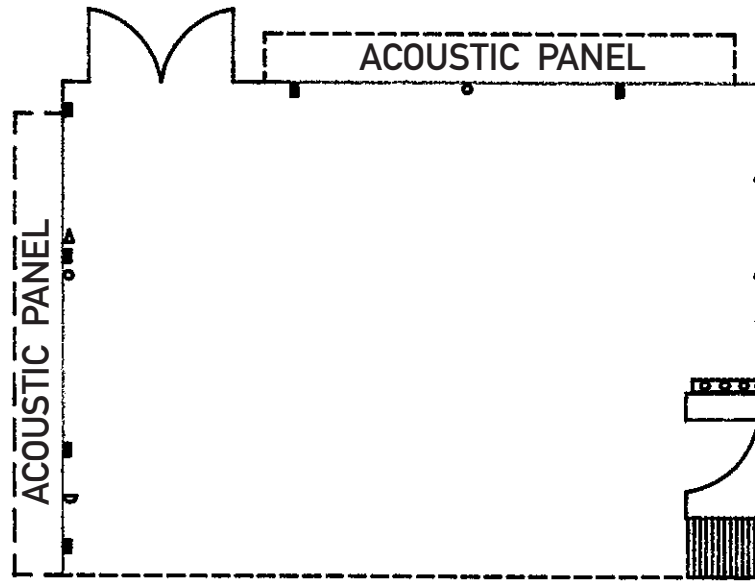

MEETING ROOM 111

LOBBY

LEGEND

-  = ELECTRICAL OUTLET
-  = MICROPHONE JACK
-  = TELEPHONE JACK
-  = CONTROL PANEL
-  = AIR WALL POCKET

TOTAL SQUARE FEET:

580

CEILING HEIGHT:

10' 8"

DOOR CLEARANCE:

5'3" WIDE

7'2" HIGH

SCALE:

1/8" = 1'