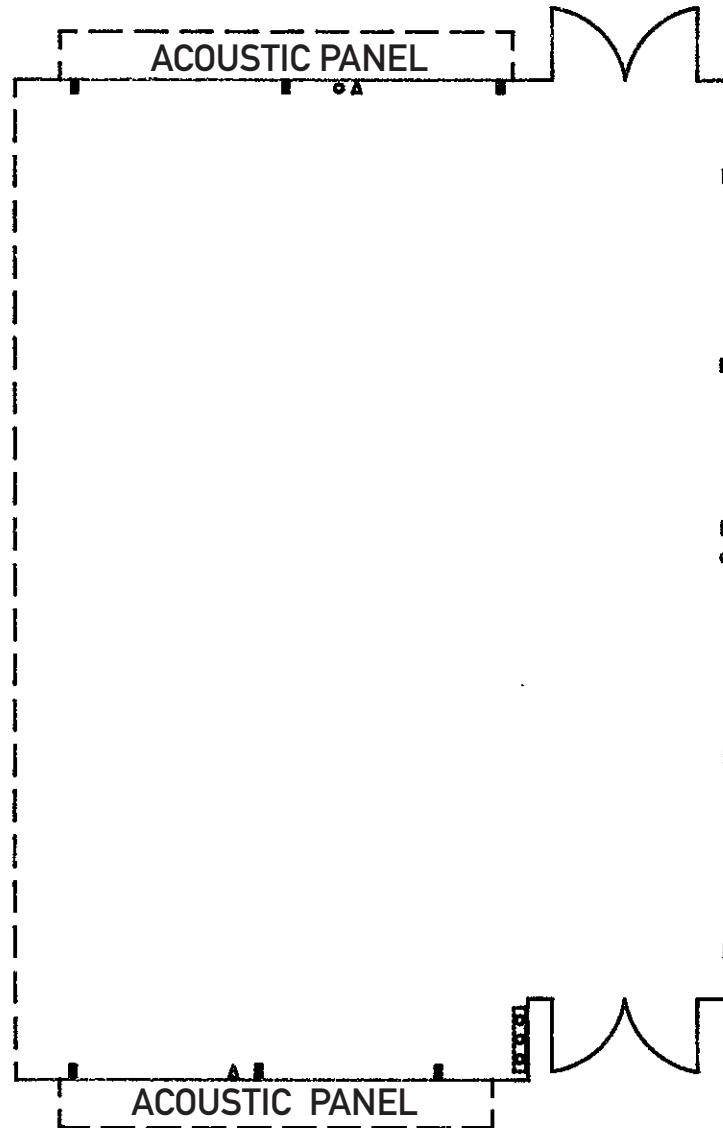

MEETING ROOM 109

LEGEND

-  = ELECTRICAL OUTLET
-  = MICROPHONE JACK
-  = TELEPHONE JACK
-  = CONTROL PANEL

TOTAL SQUARE FEET:

1,189

CEILING HEIGHT:

10' 8"

DOOR CLEARANCE:

5'3" WIDE

7'2" HIGH

SCALE:

1/8" = 1'

LOBBY