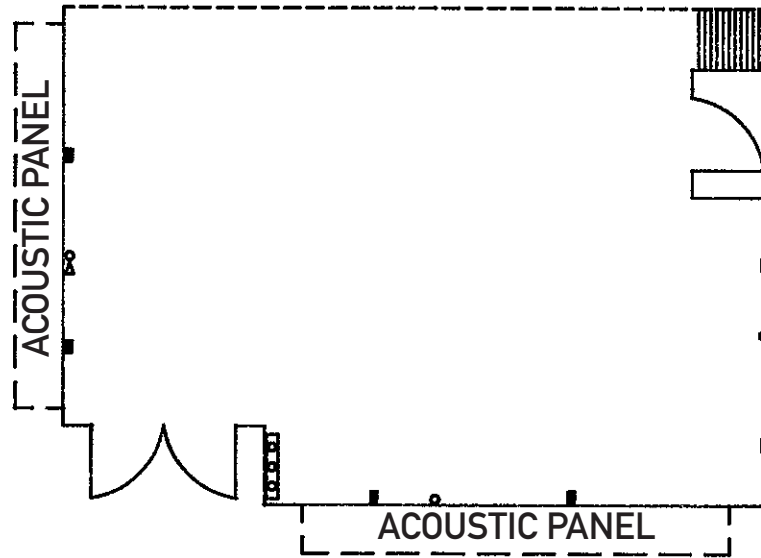

MEETING ROOM 105

LOBBY

LEGEND

-  = ELECTRICAL OUTLET
-  = MICROPHONE JACK
-  = TELEPHONE JACK
-  = CONTROL PANEL

TOTAL SQUARE FEET:

580

CEILING HEIGHT:

10' 8"

DOOR CLEARANCE:

5'3" WIDE

7'2" HIGH

SCALE:

1/8" = 1'