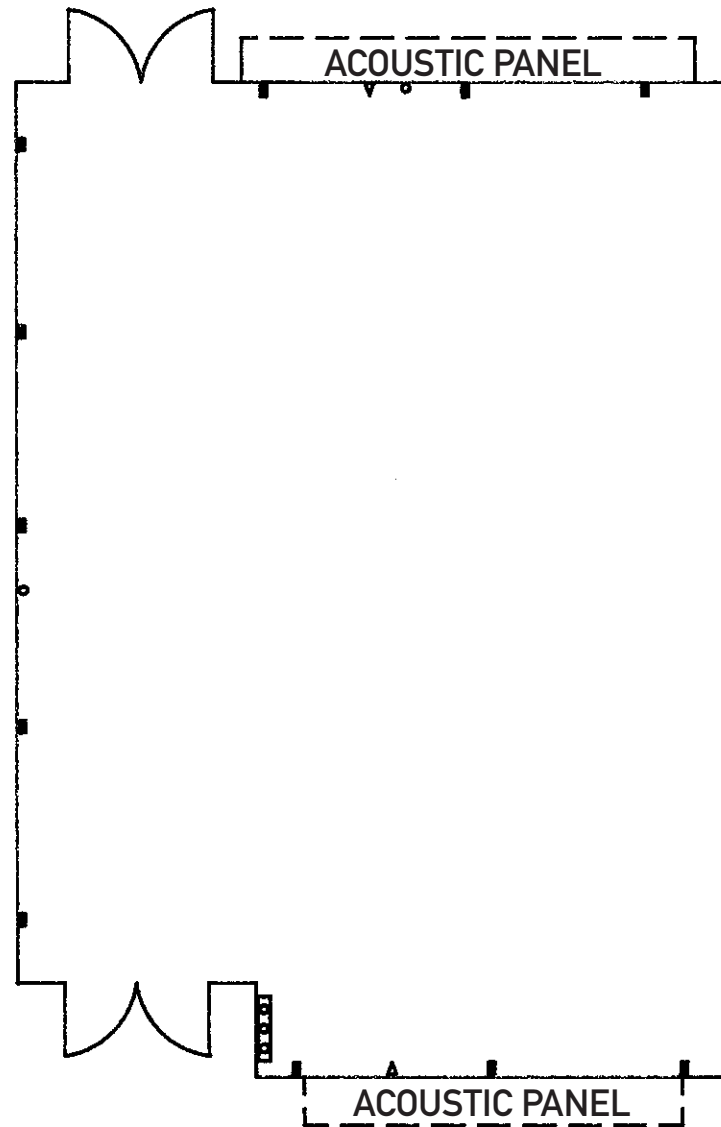

MEETING ROOM 103

LEGEND

-  = ELECTRICAL OUTLET
-  = MICROPHONE JACK
-  = TELEPHONE JACK
-  = CONTROL PANEL

TOTAL SQUARE FEET:
1,189

CEILING HEIGHT:
10' 8"

DOOR CLEARANCE:
5'3" WIDE
7'2" HIGH

SCALE:
1/8" = 1'